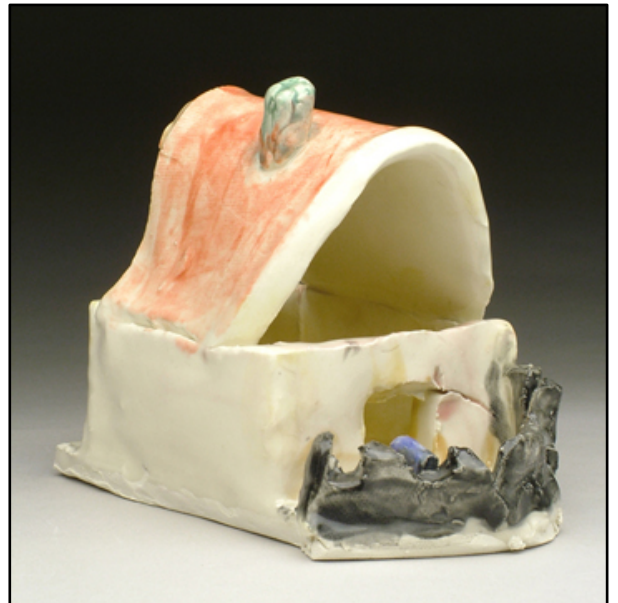

Neil Estrick Pottery - Classes - Supplies Gallery, LLC

888 E. Belvidere Rd. Suite 101, Grayslake, IL, 60030
Phone/Fax (847) 223-1807 neilestrickgallery@sbcglobal.net
www.neilestrickgallery.com

Birthday Parties

Looking for a unique way to celebrate a birthday? Have a birthday party in the ceramics studio and create a fun clay project!

Cost per child: \$20

Time: 1 1/2 hours

6 children min./ 12 max.

- Price includes clay project, including all supplies and firings.
- We will work with clay for about an hour, then have 1/2 hour for food and presents.
- You may bring in food, cake, beverages, etc. Store-bought food only, please. Home-made food may not be brought in. You are also welcome to order in pizza or other food. You must provide all plates, cups, etc. A small refrigerator and microwave are available.
- Projects will be created with a certified non-toxic white clay, and glazed with a food safe, lead free glaze.
- At least one parent must be present during the party.
- You may decorate the studio 1/2 hour before the party.
- All projects will be glazed and fired within 1-2 weeks of the party.
- Projects must be picked up within one month of the party.